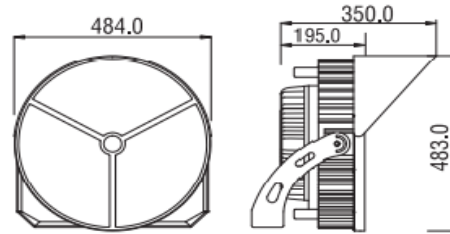

DIMENSIONS

600W/750W

ORDERING INFORMATION

Order Example: 3H500L50BR063SVIA= 500W, 100-277V, 5000K, Bronze, 60°, Seoul Chips, SPD, Visor, Integral System, A type Air vents.

3H	500	L	50	BR	06	3	SVIA
Series	Wattage	Voltage	CCT	Finish	Beam Angle	LED Brand	Options
3H= Gen.3 LED Sports Light / LED High-Mast Light	300= 300W 400= 400W 500= 500W 600= 600W 750= 750W 950= 950W 1200= 1200W	L= 100-277V H= 347-480V	40= 3000K 50= 5000K 57= 5700K	BR= Bronze(Std.) WH= White BK= Black	01= 16° 04= 40° 06= 60° 09= 90°	1= Nichia 2= Osram 3= Seoul 4= Philips 5= CREE	D= 0-10V Dimming P= Photocell sensor S= Surge Protector(SPD) V= Visor G= Glare Control Shield I= Integral System(Std.) A=Type A Ventilation Ring B=Type B Ventilation Ring Blank=None

Due to our continued efforts to improve our products, product specifications are subject to change without notice.

Phone: 86-755-8340-5100 | Fax: 86-755-8224-7517 | Add: Shenzhen, China

For more information please visit our website: www.greeninova.com

REV. 9/25/2020