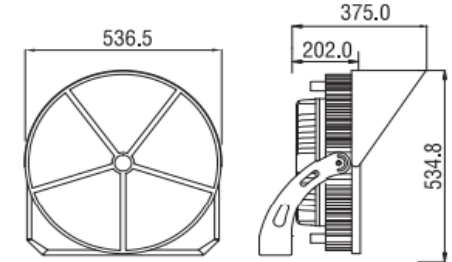

REV. 9/25/2020

DIMENSIONS

300W/400W/500W

600W/750W

950W/1200W

ORDERING INFORMATION

Order Example: 3H500L50BR063SVIA= 500W, 100-277V, 5000K, Bronze, 60°, Seoul Chips, SPD, Visor, Integral System, A type Air vents.