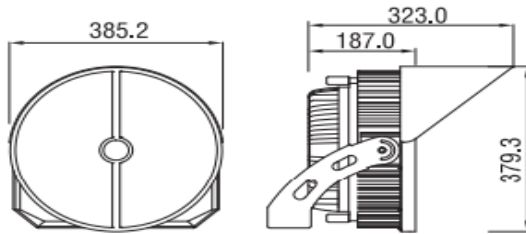

DIMENSIONS

300W/400W/500W