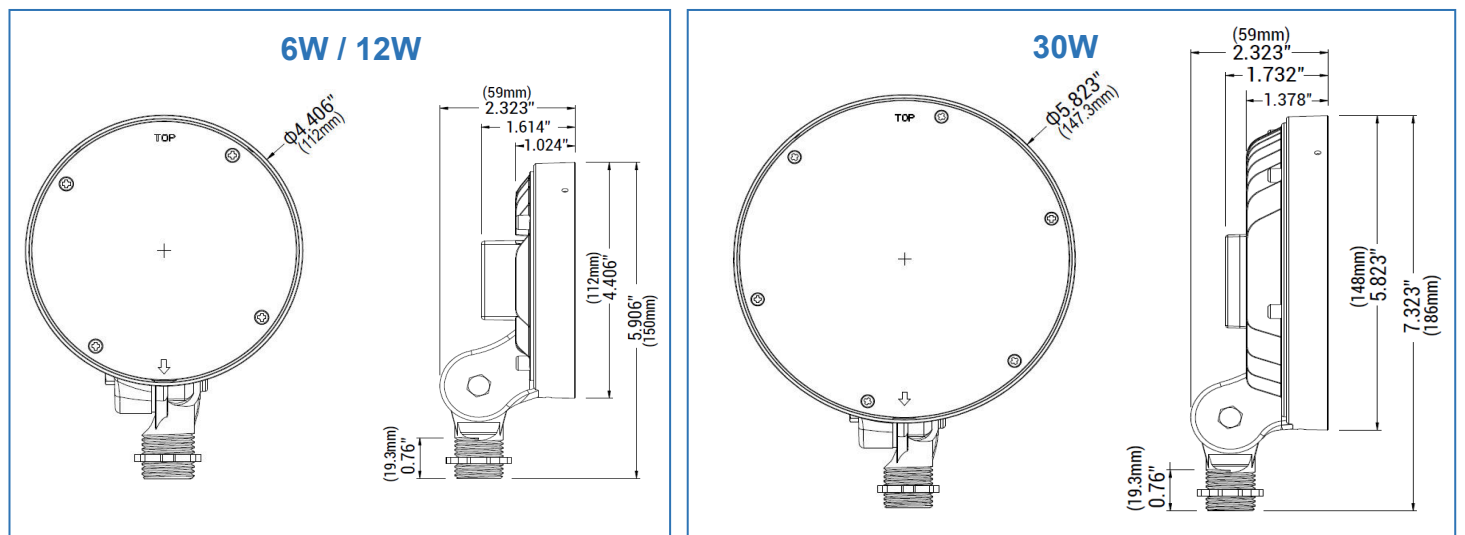

FEATURES

- Unique modular design
- Color and brightness are controlled through Tuya Bluetooth Mesh
- Medium beam angle 40° suitable for most general applications
- Excellent thermal management for a long life
- IP65 rated for both outdoor and indoor use
- ½" NPT threaded arm with locking swivel

APPLICATIONS

- Indoor & outdoor lighting
- Landscape lighting
- Building lighting
- Flag pole lighting

SPECIFICATIONS

Product Pictures			
Model No.	7BF06	7BF12	7BF30
Power	6W	12W	30W
Voltage	DC12V/ DC24V/ AC12V	DC12V/ DC24V/ AC12V	DC12V/ DC24V/ AC12V
Lumen Range	R-120LM; G-159LM; B-32LM; W-256LM	R-245LM; G-327LM; B-67LM; W-342LM	R-461LM; G- 524LM; B-107LM; W-867LM
Control Options	Tuya Bluetooth Mesh	Tuya Bluetooth Mesh	Tuya Bluetooth Mesh
Light Color	Red, Green, Blue, White	Red, Green, Blue, White	Red, Green, Blue, White
CRI	70	70	70
Beam Angle	40°	40°	40°
Dimensions	inch: Φ4.406", 5.906" H x 2.323" D mm: Φ112, 150 H x 59 D	inch: Φ4.406", 5.906" H x 2.323" D mm: Φ112, 150 H x 59 D	inch: Φ5.823", 7.323" H x 2.323" D mm: Φ147.3, 186 H x 59 D
Fixture Material	Die-Cast Aluminum	Die-Cast Aluminum	Die-Cast Aluminum
Fixture Color	Bronze(STD.)	Bronze(STD.)	Bronze(STD.)
Chips	3030 LEDs	3030 LEDs	3030 LEDs
IP Rating	IP65	IP65	IP65
Operating Temp.	-35°C to +45°C	-35°C to +45°C	-35°C to +45°C
Safety Certification	Pending	Pending	Pending
Energy Certification	Pending	Pending	Pending
Test Reports	Pending	Pending	Pending
Average Lifespan	50,000 hours	50,000 hours	50,000 hours
Warranty	5-year limited	5-year limited	5-year limited

DIMENSIONS

Due to our continued efforts to improve our products, product specifications are subject to change without notice.

Phone: 86-755-8340-5100 | Fax: 86-755-8224-7517 | Add: Shenzhen, China

For more information please visit our website: www.greeninova.com